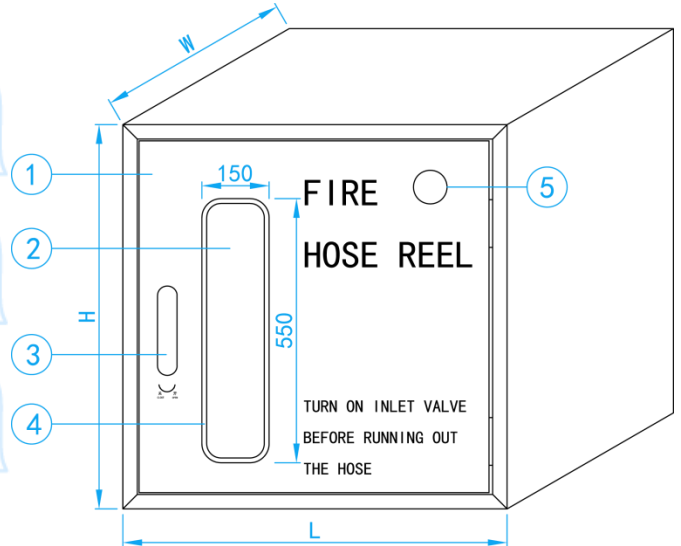

HOSEREEL CABINET

COMPONENT PARTS

ITEM	PARTS	MATERIAL
1	Body	DC01
2	Window	Glass
3	Lock	Plastic & Iron
4	Gasket	Rubber
5	Key Window	Glass

DIMENSIONS

SKU	L (mm)	H (mm)	W (mm)	Thickness (mm)	Weight (kg)	SURFACE FINISHING	PCS/CTN
FHRB	800	800	400	1.2	25	Red Powder Coating	1